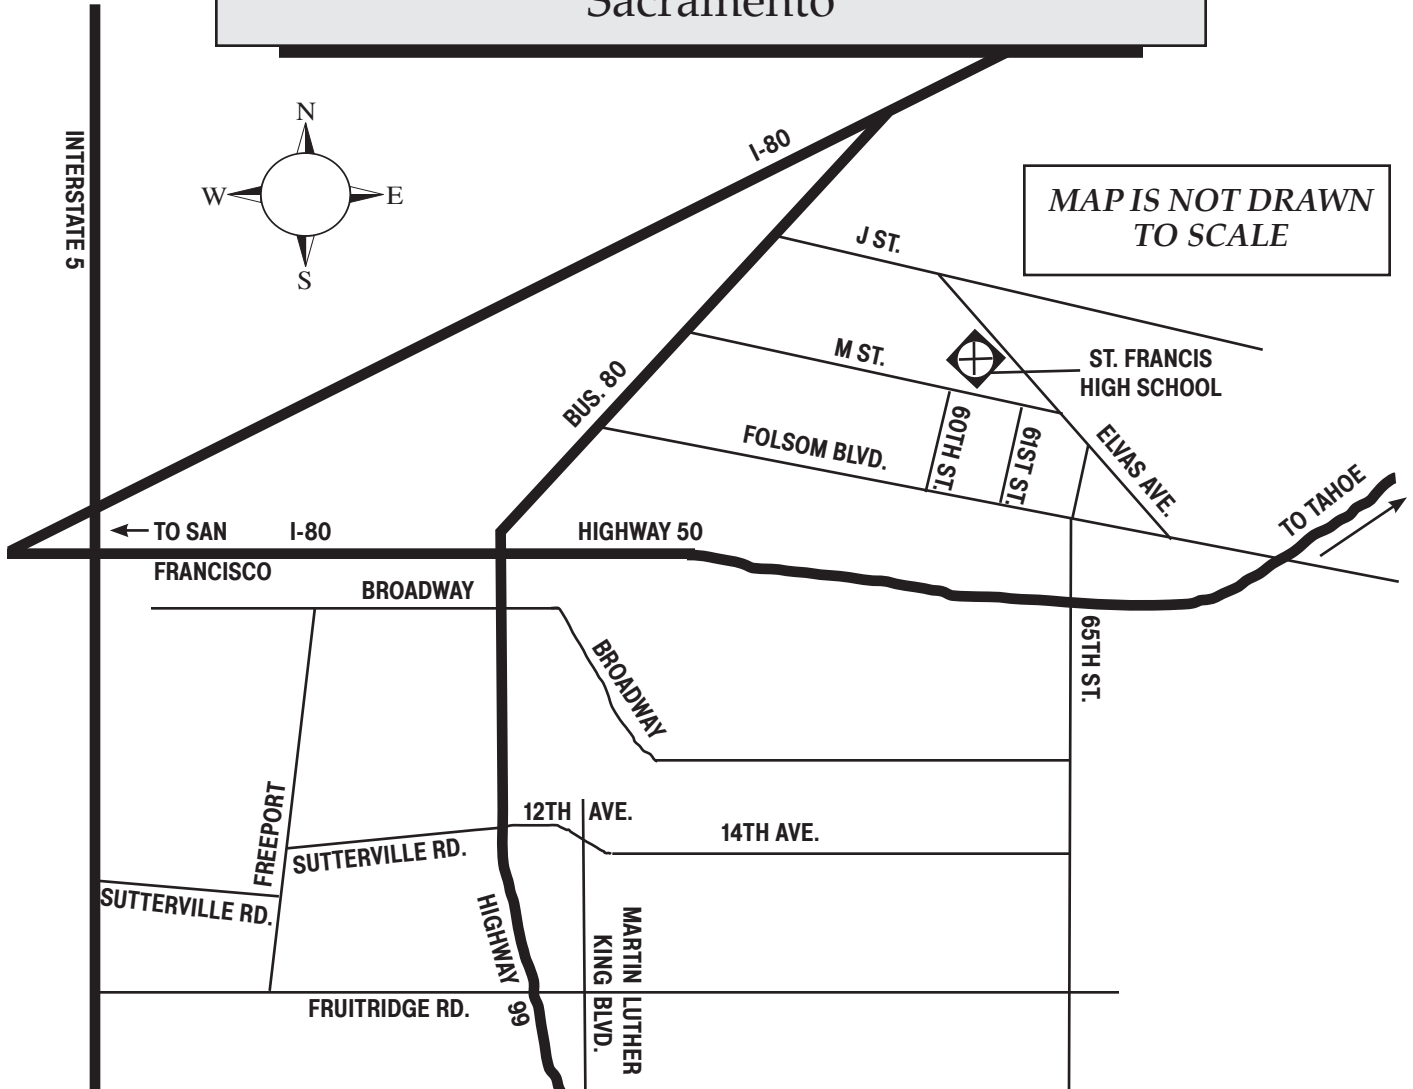

ST. FRANCIS HIGH SCHOOL

5900 Elvas Avenue
Sacramento

TO RENO

MAP IS NOT DRAWN
TO SCALE

DIRECTIONS TO ST. FRANCIS HIGH SCHOOL:

From the South on Highway 99: Take the Highway 50 junction (to Tahoe) and go east to 65th Street. Go north on 65th until it dead ends at Elvas Avenue. Turn left (north) on Elvas. The school is a couple blocks north on the west side of the street.

From I-5: Take I-80 toward the 50 junction (east to Tahoe). Take the 65th Street exit. Go north on 65th until it dead ends at Elvas Avenue. Turn left (north) on Elvas. The school is a couple blocks north on the west side of the street.

From the West (Davis) on I-80: Go east to Highway 50 (to Tahoe). Take the 65th Street exit. Go north on 65th until it dead ends at Elvas Avenue. Turn left (north) on Elvas. The school is a couple blocks north on the west side of the street.

From Highway 50: Take the 65th Street exit. Go north on 65th until it dead ends at Elvas Avenue. Turn left (north) on Elvas. The school is a couple blocks north on the west side of the street.

INTERSTATE 5