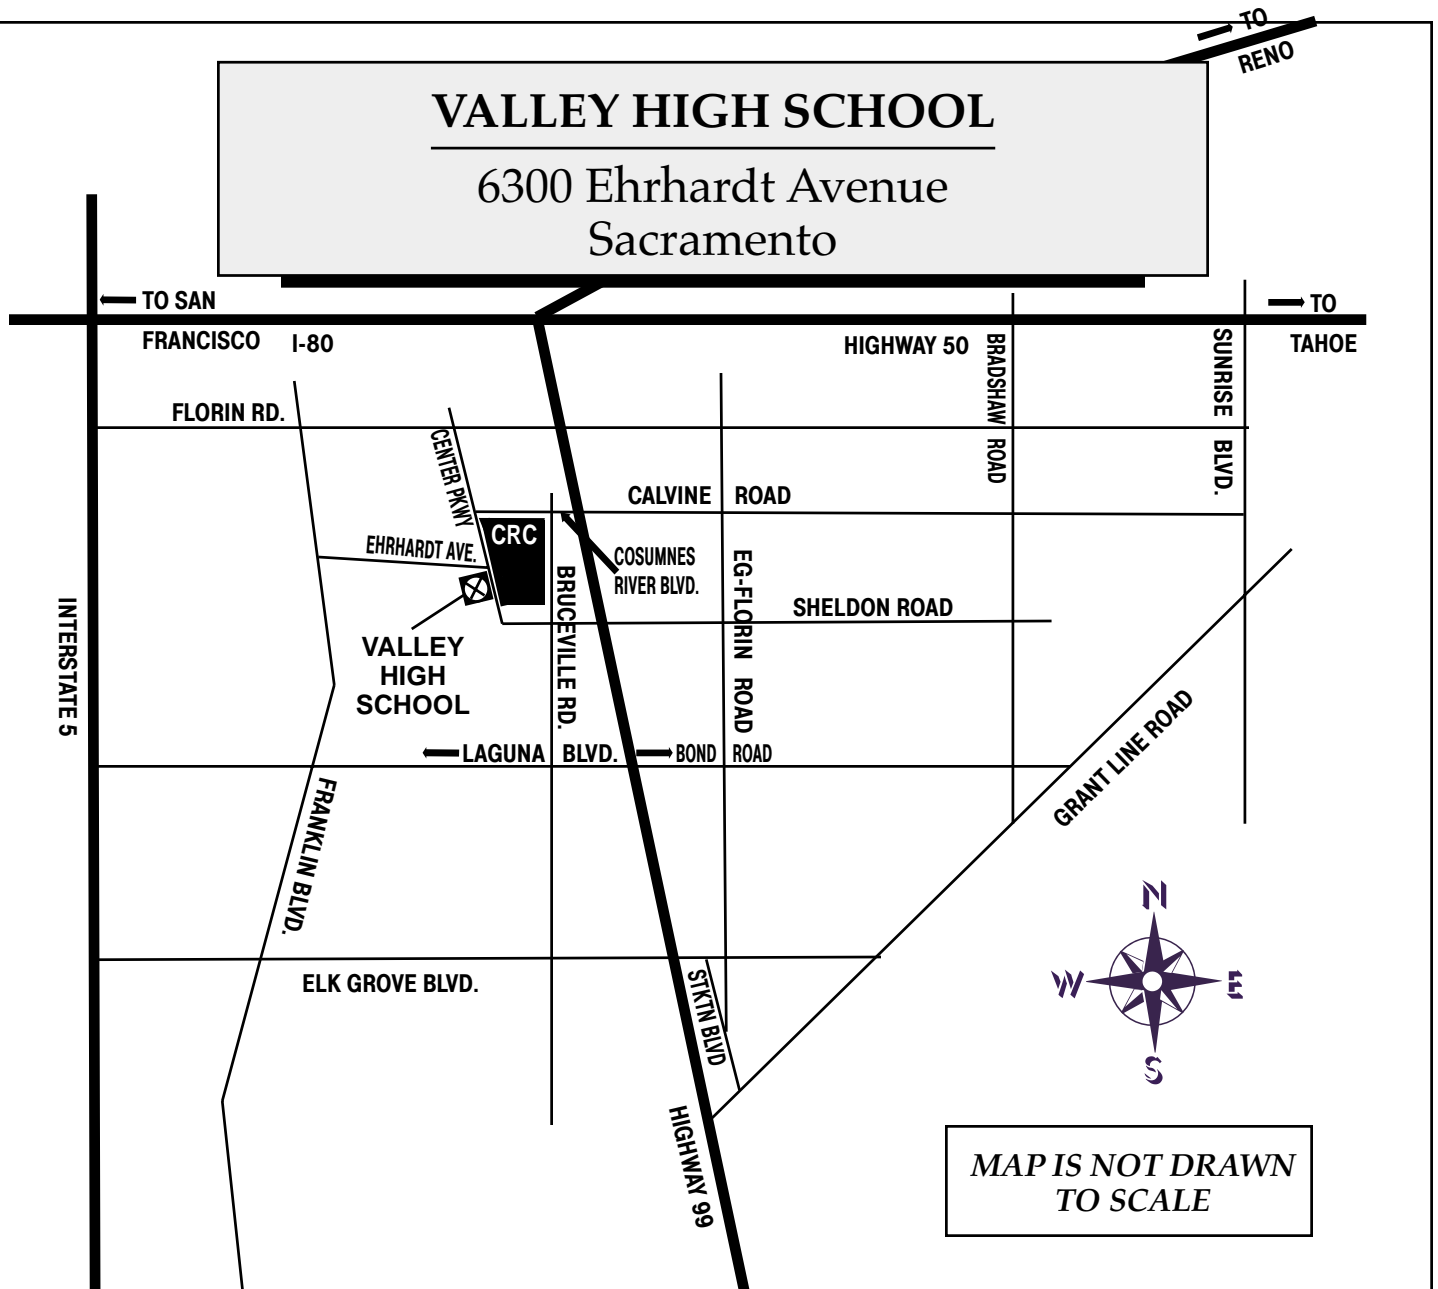

VALLEY HIGH SCHOOL

6300 Ehrhardt Avenue
Sacramento

DIRECTIONS TO VALLEY HIGH SCHOOL:

From I-5 northbound: Take the Laguna Boulevard exit and go east. Turn left (north) on Franklin Boulevard. At Ehrhardt Avenue turn right (east).

From I-5 southbound: Take the Florin Road exit and go east. Turn right (south) on Franklin Boulevard. At Ehrhardt Avenue turn left (east).

From Highway 99: Take the Calvin Road/Cosumnes River Boulevard exit and go west over the freeway. Calvin becomes Cosumnes River Boulevard west of 99. At Center Parkway, turn left (south). School is at the southwest corner of Center Parkway and Ehrhardt.

From Highway 50: Take the 99 interchange and go south until you reach Calvin Road/Cosumnes River Boulevard. Take the exit and go west. Calvin become Cosumnes River Boulevard west of 99. At Center Parkway, turn left (south). School is at the southwest corner of Center Parkway and Ehrhardt.

From I-80 west: Take the I-5 south interchange and follow the I-5 southbound instructions above.